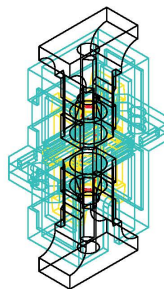

Fiber optic adapter is used in the fiber optic connection, the typical use is to provide a cable-to-cable fiber connection. NextGen provides reliable solution for fiber connections, single mode fiber optic adaptors and multimode fiber optic adaptors are available on request. NextGen adopts high quality raw materials and make these fiber optic adapters strictly according to international standard.

Products Features

- All standard and hybrid types are offered in both multimode and single mode construction.
- High performance interconnections offer very low insertion loss.
- Ceramic (zirconia) or low-cost Phosphor Bronze alignment sleeves.
- Customer designed specification
- Compact packing

Applications

- Telecommunication
- CATV
- LANs
- Network
- Broadband
- FTTH

Parameter

- Compliant with Bellcore GR-326
- Compliant with Respective IEC standard
- Compliant with RoHS
- Insertion Loss: <0.2 dB
- Durability (500 Mating) : 0.2 dB Max Increase
- Withdrawal Force (g/f): 100~300
- Operating Temperature: -40 ~ +85 degree Celsius