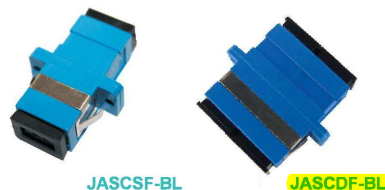

SC Singlemode Fiber Optic Adapter

P/N	Description
JASCS	SC Adapter SM, Simplex, Zirconia sleeve, Plastic
JASCSD	SC Adapter SM, Duplex, Zirconia sleeve, Plastic
JASCA	SC/APC Adapter SM, Simplex, Zirconia sleeve, Plastic
JASCAD	SC/APC Adapter SM, Duplex, Zirconia sleeve, Plastic
JASCS-FL	SC Adapter SM Flangeless, Simplex, Zirconia sleeve, Plastic
JASCSD-FL	SC Adapter SM Flangeless Duplex, Zirconia sleeve, Plastic