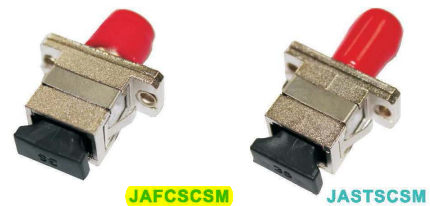

P/N	Description
JALCSCDF-BL	LC Adapter, SM, Duplex, Zirconia sleeve
JALCMD	LC Adapter MM, Duplex, P.B. sleeve
JALCAD	LC/APC Adapter, Duplex, Zirconia sleeve
JALC3D	LC Adapter, OM3, Aqua, Duplex, P.B. Sleeve

**LC with SC Footprint**

P/N	Description
JALCSCD	LC Adapter SM, Duplex, Zirconia sleeve, with SC footprint
JALCSCDF-BG	LC Adapter MM, Duplex, P.B. sleeve, with SC footprint
JALCAD	LC/APC Adapter, Duplex, Zirconia sleeve, with SC footprint
JALC3CD	LC Adapter, OM3, Aqua, Duplex, P.B. sleeve, with SC footprint
JALCMCF	LC Adapter, Duplex, MM, P.B. sleeve, Flangeless
JALC3CF	LC Adapter, OM3, Aqua, Duplex, P.B. sleeve, Flangeless

**LC Quad**

P/N	Description
JALCS4	LC Quad Adapter, SM, Zirconia sleeve
JALCM4	LC Quad Adapter, MM, P.B. sleeve
JALCA4	LC/APC Quad Adapter, Zirconia sleeve
JALC34	LC Quad Adapter, Aqua, OM3, P.B. Sleeve

**Hybrid**

P/N	Description
JASTSCSDP	ST/SC Adapter, SM, Duplex, Plastic
JASTSCMDP	ST/SC Adapter, MM, Duplex, Plastic
JASTSCMSP	ST/SC Adapter, MM, Simplex, Plastic
JASTSCSSP	ST/SC Adapter, SM, Simplex, Plastic